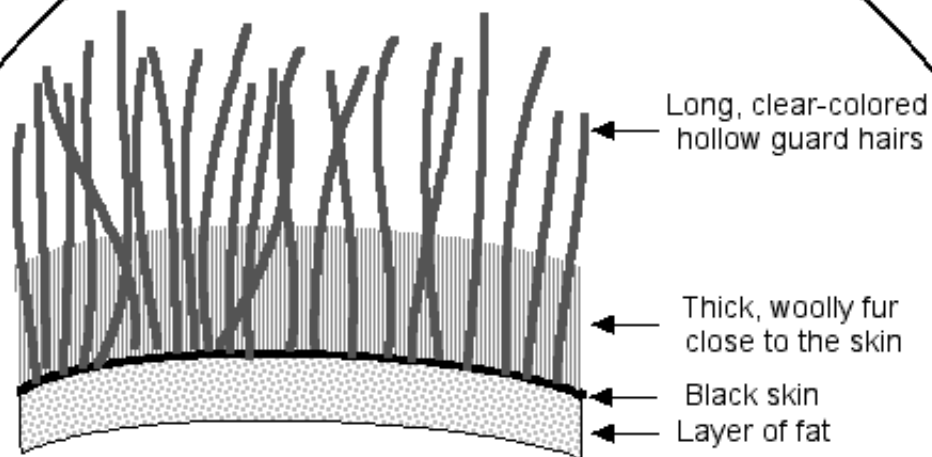

Polar Bears

By _____

Introduction

Polar bears are large, meat-eating bears who are adapted for life in a frozen Arctic environment. These mammals are powerful swimmers who hunt seals in the water. Polar bears can run in bursts up to 25 mph (40 kph).

Anatomy

Polar Bears are up to 10 feet (3 m) long and weigh about 1,700 pounds (770 kg); males are bigger than females. Polar bears have powerful jaws, 42 teeth, and a black tongue. The tail is small and flat. They have wide front paws with slightly webbed toes that help them swim. These bears paddle with their front feet and steer with the hind feet.

Fur and Skin

Polar Bears have two types of fur. They have thick, woolly fur close to the skin that keeps them warm. They also have hollow guard hairs that stick up and protect the bears from getting wet. These guard hairs are like drinking straws and are clear-colored (not white). The white-looking coat camouflages them well in the snow and ice. Under the fur, Polar Bears have black skin. They also have a thick layer of fat under the skin that helps keep them warm.